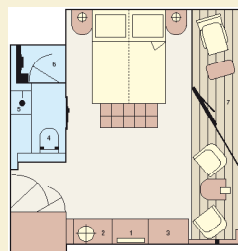

## HAYDN-DECK

DECKPLAN: 1 Sun deck with deck-chairs · 2 Navigation Bridge · 3 Lido-Bar · 4 Chess Board · 5 Panorama-Bar · 6 River Terrace  
7 Café Vienna · 8 Amadeus Club with Internet Café · 9 Bord Shop · 10 Reception · 11 Panorama-Restaurant · 12 Lift · 13 Fitness Room  
14 Massage · 15 Hairdresser

### CHOOSE YOUR CABIN

| Deck         | Category         | Size                 | Window/French Balcony | to open |
|--------------|------------------|----------------------|-----------------------|---------|
| Mozart-Deck  | 12 Amadeus-Suite | 26,40 m <sup>2</sup> | Walk-out Balcony      | yes     |
|              | 19 Cabins        | 17,50 m <sup>2</sup> | French Balcony        | yes     |
| Strauss-Deck | 35 Cabins        | 17,50 m <sup>2</sup> | French Balcony        | yes     |
| Haydn-Deck   | 14 Cabins        | 16,00 m <sup>2</sup> | Window                | no      |
|              | 4 Cabins         | 16,00 m <sup>2</sup> | Window                | no      |

- Amadeus-Suite - Mozart-Deck
- A-1 - Mozart-Deck
- B-1 - Strauss-Deck
- B-4 - Strauss-Deck
- C-1 - Haydn-Deck
- C-4 - Haydn-Deck

CABIN (17,5 m<sup>2</sup> / 188 sq ft):  
1 Flatscreen TV · 2 Safe · 3 Toilet  
4 Wash basin · 5 Shower  
6 Drop-down French Balcony