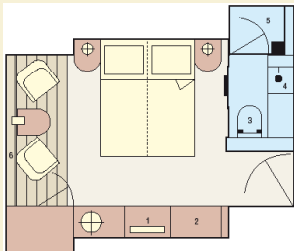

## HAYDN-DECK

DECKPLAN: 1 Sun deck with deck-chairs · 2 Navigation Bridge · 3 Lido-Bar · 4 Chess Board · 5 Panorama-Bar · 6 River Terrace  
7 Café Vienna · 8 Amadeus Club with Internet Café · 9 Bord Shop · 10 Reception · 11 Panorama-Restaurant · 12 Lift · 13 Fitness Room  
14 Massage · 15 Hairdresser

### CHOOSE YOUR CABIN

| Deck         | Category         | Size                 | Window/French Balcony | to open |
|--------------|------------------|----------------------|-----------------------|---------|
| Mozart-Deck  | 12 Amadeus-Suite | 26,40 m <sup>2</sup> | Walk-out Balcony      | yes     |
|              | 19 Cabins        | 17,50 m <sup>2</sup> | French Balcony        | yes     |
| Strauss-Deck | 35 Cabins        | 17,50 m <sup>2</sup> | French Balcony        | yes     |
| Haydn-Deck   | 14 Cabins        | 16,00 m <sup>2</sup> | Window                | no      |
|              | 4 Cabins         | 16,00 m <sup>2</sup> | Window                | no      |

- Amadeus-Suite - Mozart-Deck
- A-1 - Mozart-Deck
- B-1 - Strauss-Deck
- B-4 - Strauss-Deck
- C-1 - Haydn-Deck
- C-4 - Haydn-Deck

CABIN (17,5 m<sup>2</sup> / 188 sq ft):  
1 Flatscreen TV · 2 Safe · 3 Toilet  
4 Wash basin · 5 Shower  
6 Drop-down French Balcony

AMADEUS-SUITE (26,4m<sup>2</sup> / 284 sq ft):  
1 Flatscreen-TV · 2 Minibar · 3 Safe  
4 Toilet · 5 Wash basin · 6 Shower  
7 Outside Balcony