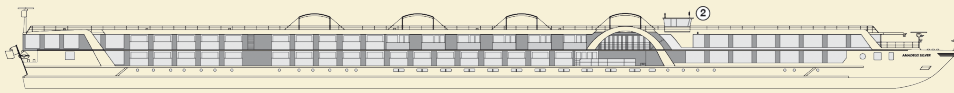

# MS AMADEUS SILVER II

## SUN DECK

### TECHNICAL DATA:

Built: 2015  
Draught: 1,45 m  
Height above water: 6,00 m  
Length: 135m / 443 ft  
Breadth: 11,4m / 37,4 ft  
Speed: 25 km/h / 15.5 mph  
Crew members: ca. 46  
Cabins/Suites: 72/12