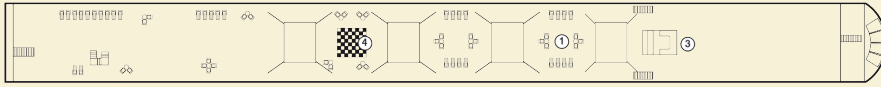

MS AMADEUS SILVER II

SUN DECK

MOZART-DECK

STRAUSS-DECK

HAYDN-DECK

DECKPLAN: 1 Sun deck with deck-chairs · 2 Navigation Bridge · 3 Lido-Bar · 4 Chess Board · 5 Panorama-Bar · 6 River Terrace
7 Café Vienna · 8 Amadeus Club with Internet Café · 9 Bord Shop · 10 Reception · 11 Panorama-Restaurant · 12 Lift · 13 Fitness Room
14 Massage · 15 Hairdresser

CHOOSE YOUR CABIN

Deck	Category	Size	Window/French Balcony	to open
Mozart-Deck	12 Amadeus-Suite	26,40 m²	Walk-out Balcony	yes
	19 Cabins	17,50 m²	French Balcony	yes
Strauss-Deck	35 Cabins	17,50 m²	French Balcony	yes
Haydn-Deck	14 Cabins	16,00 m²	Window	no
	4 Cabins	16,00 m²	Window	no

- Amadeus-Suite - Mozart-Deck
- A-1 - Mozart-Deck
- B-1 - Strauss-Deck
- B-4 - Strauss-Deck
- C-1 - Haydn-Deck
- C-4 - Haydn-Deck

CABIN (17,5 m² / 188 sq ft):
1 Flatscreen TV · 2 Safe · 3 Toilet
4 Wash basin · 5 Shower
6 Drop-down French Balcony

AMADEUS-SUITE (26,4m² / 284 sq ft):
1 Flatscreen-TV · 2 Minibar · 3 Safe
4 Toilet · 5 Wash basin · 6 Shower
7 Outside Balcony

TECHNICAL DATA:

Built: 2015
Draught: 1,45 m
Height above water: 6,00 m
Length: 135m / 443 ft
Breadth: 11,4m / 37,4 ft
Speed: 25 km/h / 15.5 mph
Crew members: ca. 46
Cabins/Suites: 72/12