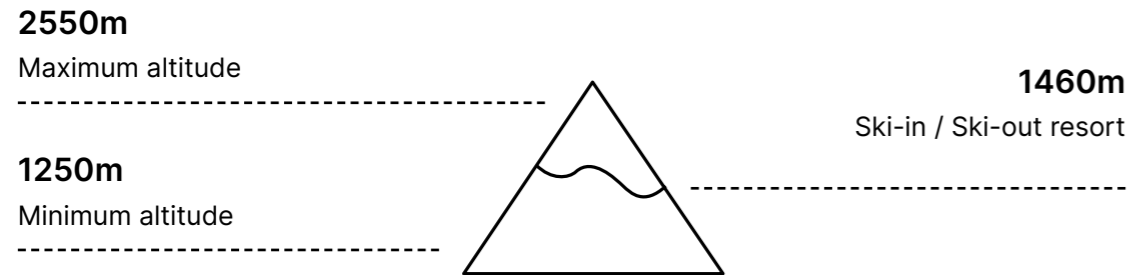

Ski area map

GRAND DOMAINE

Alpine ski slopes

Number of ski slopes

Cross-country ski slopes

60 km

Freeride Zone(s)

Fun Zone(s)