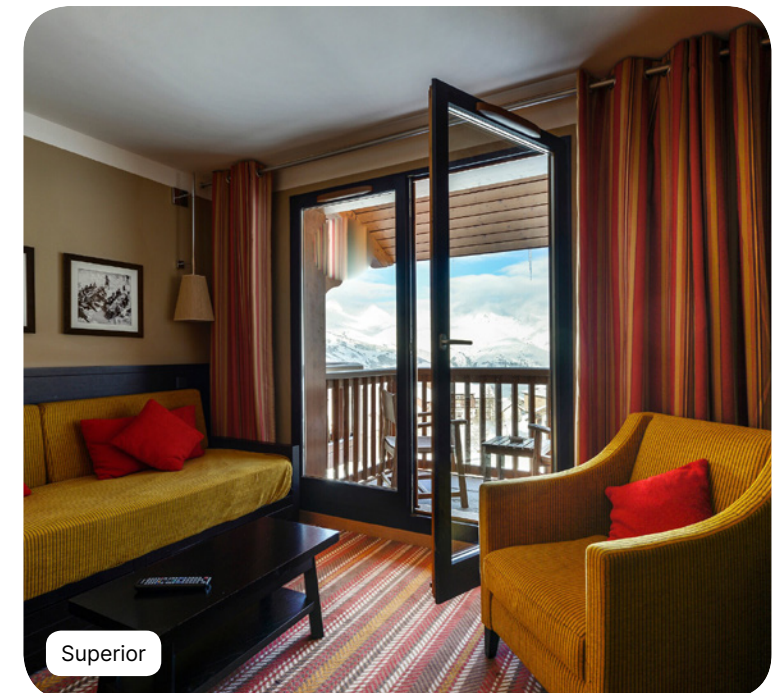

Accommodation